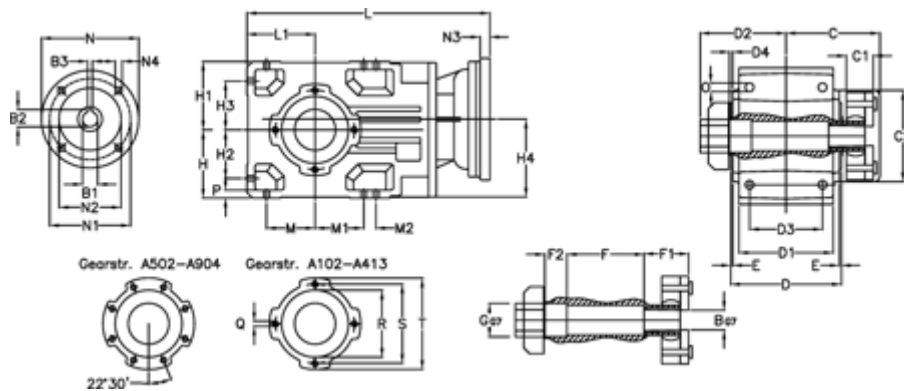

Article number: 29600201416130
 Description: Bevel helical gearbox
 A202QF25-14,1-P80B5

Measures

B = 25	D1 = 110	F2 = 36	L = 325.5	N3 = -
B1 = 19	D2 = 60	G = 32	L1 = 80	N4 = M10x12
B2 = 21.8	D3 = 90	GA = 14,5 NM	M = 60.0	O = 9.5
B3 = 6	d4 = 4.5	H = 80	M1 = 60.0	P = 9
C = 89.5	Description = A202QF-xx-P80 B5	H1 = 80	M2 = -	Q = M8x15
C1 = 23	E = 3.0	H2 = 60.0	N = 200	R = 95
C2 = 72.0	F = 77.5	H3 = 60.0	N1 = 165	S = 115
D = 136	F1 = 36.0	H4 = 93.0	N2 = 130	T = 140